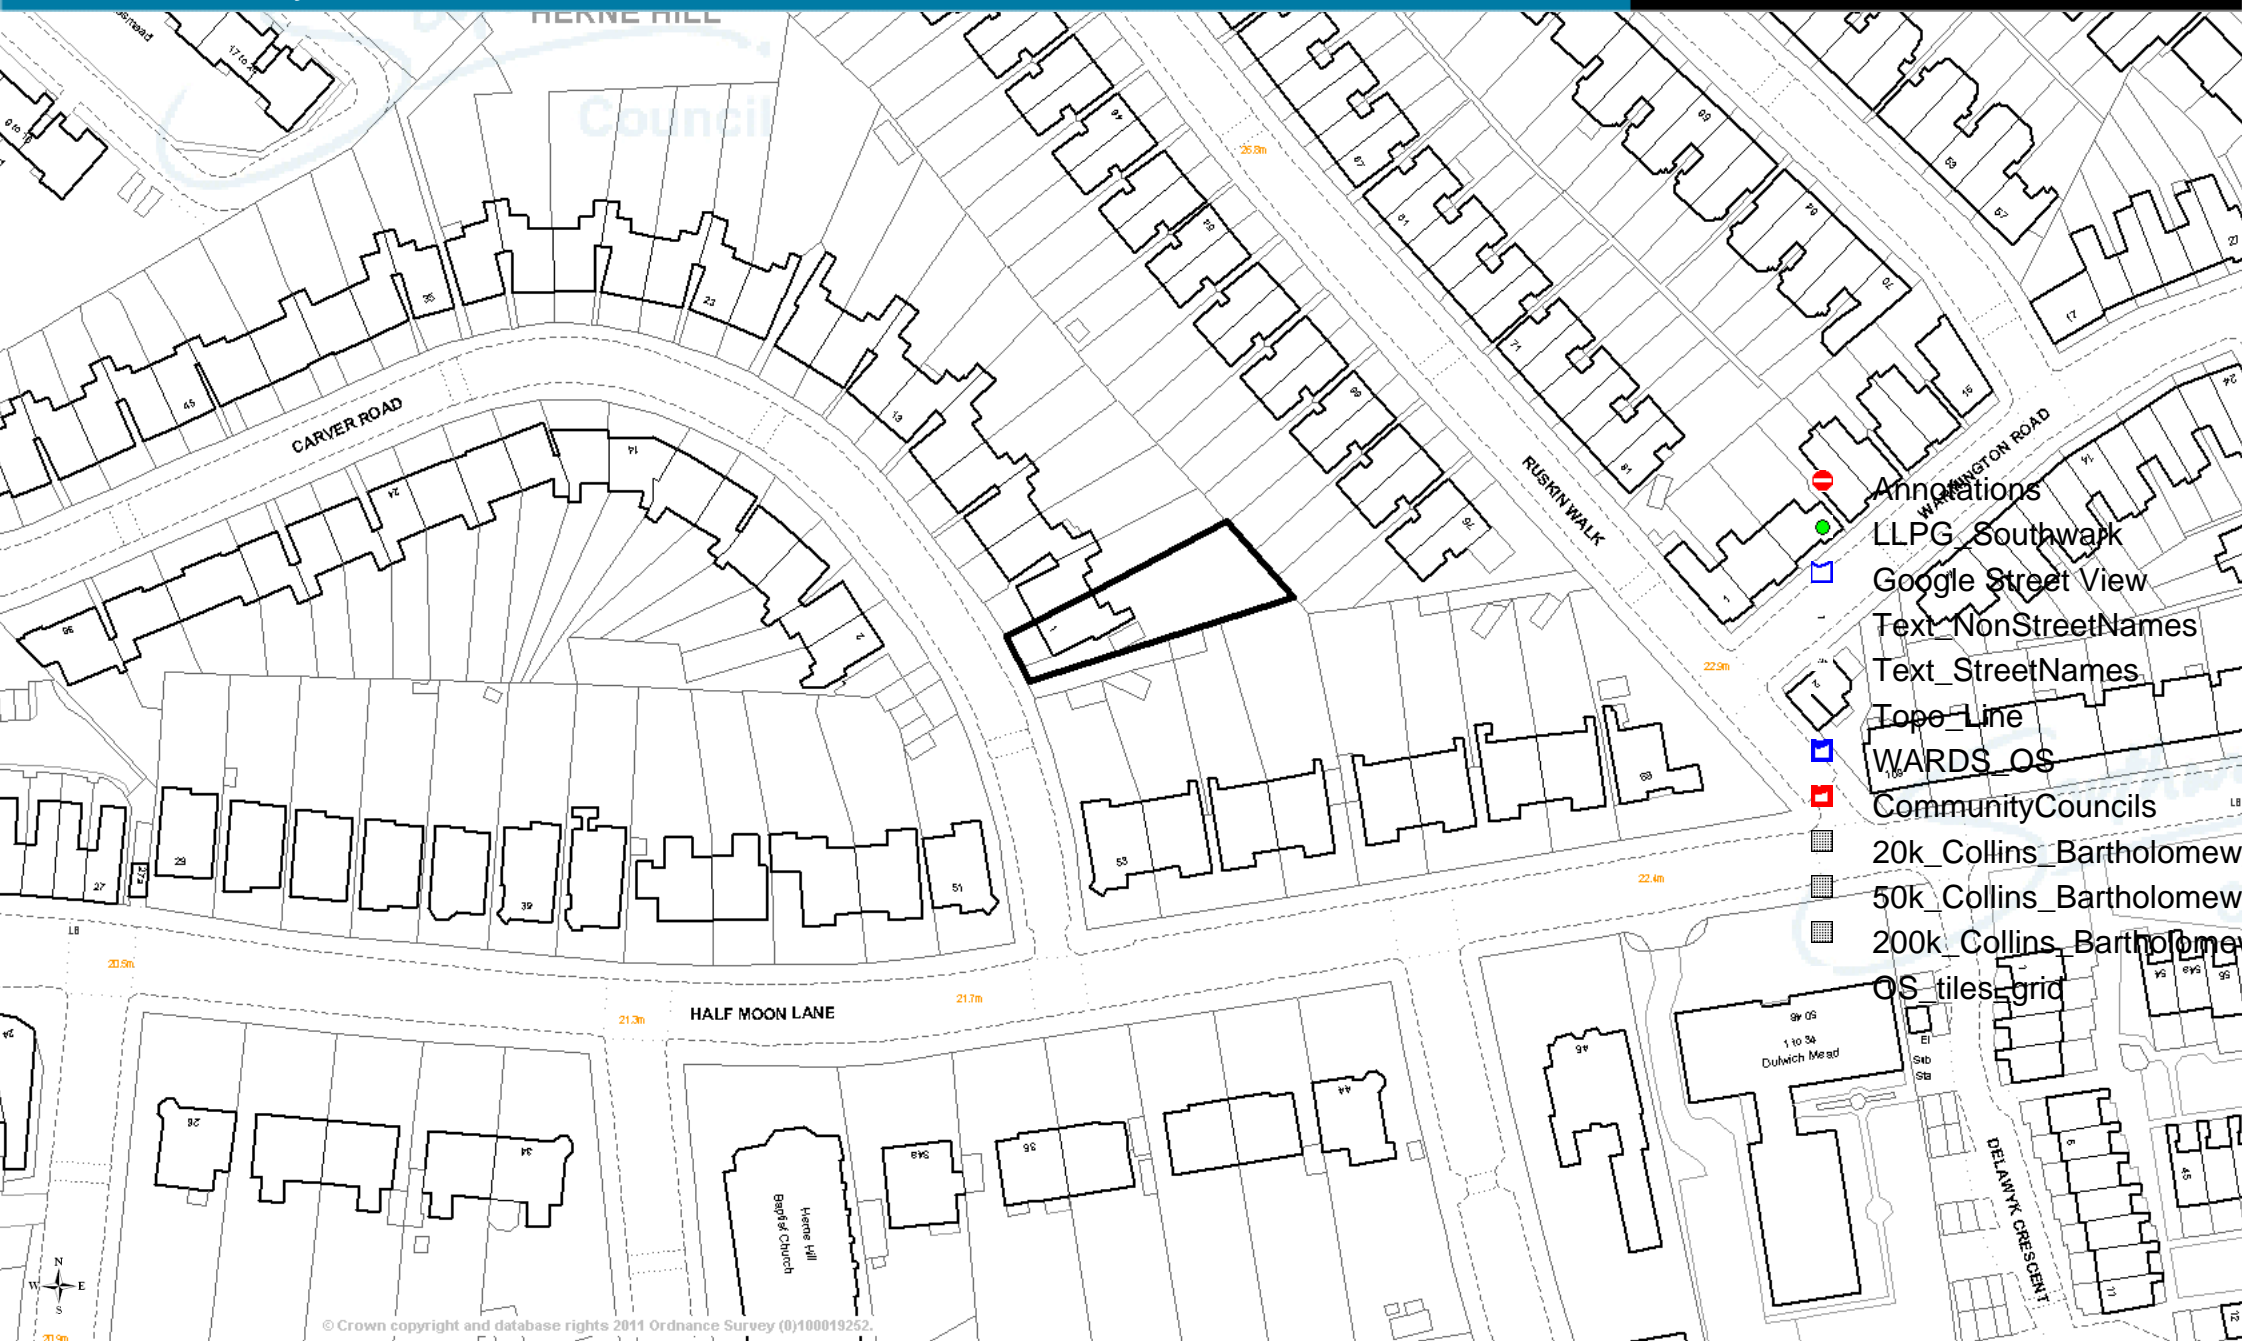

1 CARVER ROAD, LONDON, SE24 9LS

Ordnance Survey

Date 30/3/2012

- Annotations
- LLPG_Southwark
- Google Street View
- Text_NonStreetNames
- Text_StreetNames
- Topo_Line
- WARDS_OS
- CommunityCouncils
- 20k_Collins_Bartholomew
- 50k_Collins_Bartholomew
- 200k_Collins_Bartholomew
- OS_tiles_grid

© Crown copyright and database rights 2011 Ordnance Survey (0)100019252.